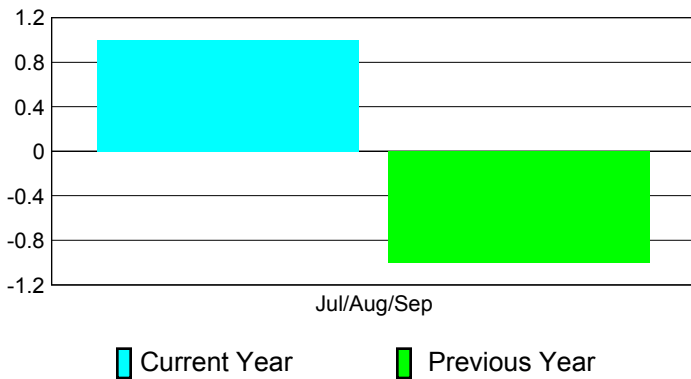

Club Results 2012-2013

Goal, New, Dropped, Gain/Loss

Comparison of Club Gain/Loss

Current Year Compared to the Previous Year

YTD Status Quo Clubs 2012-2013

Status Quo Clubs Compared to Status Quo Members

MEMBERSHIP