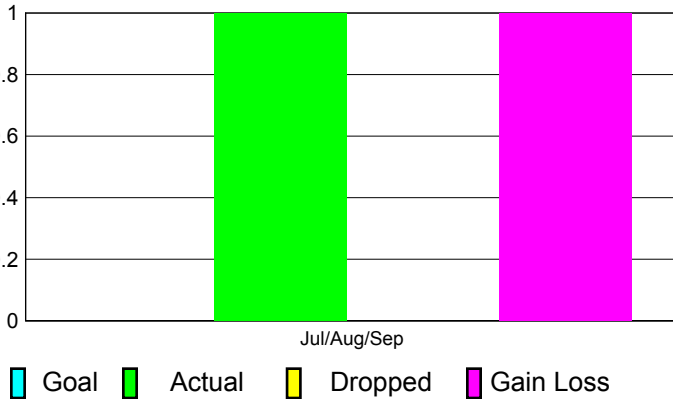

Club Results 2012-2013

Goal, New, Dropped, Gain/Loss

Comparison of Club Gain/Loss

Current Year Compared to the Previous Year

YTD Status Quo Clubs 2012-2013

Status Quo Clubs Compared to Status Quo Members

MEMBERSHIP