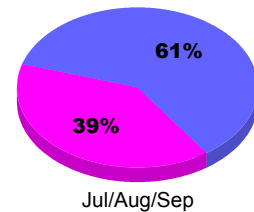

Membership Results
2012-2013

Membership
2011-2012

Month	Net Memb Goal	Actual New Memb	Actual Dropped Memb	Gain/Loss of Memb	Gain/Loss of Memb
Jul/Aug/Sep		93	-25	68	-15
Totals		93	-25	68	-15

Membership Results 2012-2013

Goal, New, Dropped, Gain/Loss

Comparison of Membership Gain/Loss

Current Year Compared to the Previous Year

Gender Comparison 2012-2013

Jul/Aug/Sep

Male Female