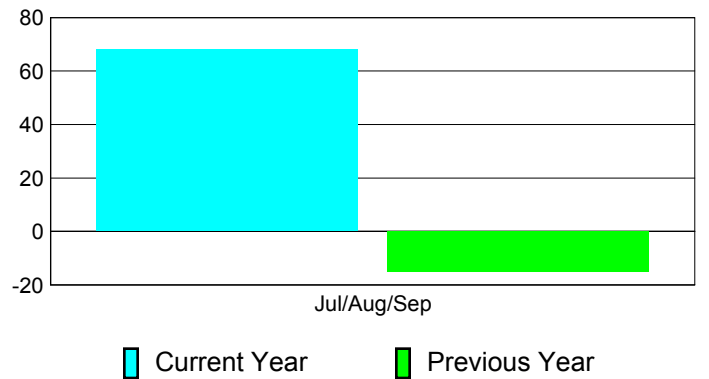

Membership Results
2012-2013

Membership
2011-2012

Month	Net Memb Goal	Actual New Memb	Actual Dropped Memb	Gain/Loss of Memb	Gain/Loss of Memb
Jul/Aug/Sep		93	-25	68	-15
Totals		93	-25	68	-15

Membership Results 2012-2013

Goal, New, Dropped, Gain/Loss

Comparison of Membership Gain/Loss

Current Year Compared to the Previous Year

Gender Comparison 2012-2013

Jul/Aug/Sep

Male Female