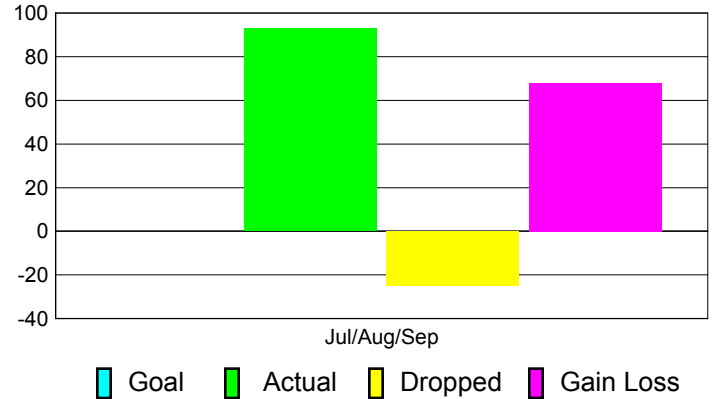

Membership Results 2012-2013

Goal, New, Dropped, Gain/Loss

Comparison of Membership Gain/Loss

Current Year Compared to the Previous Year